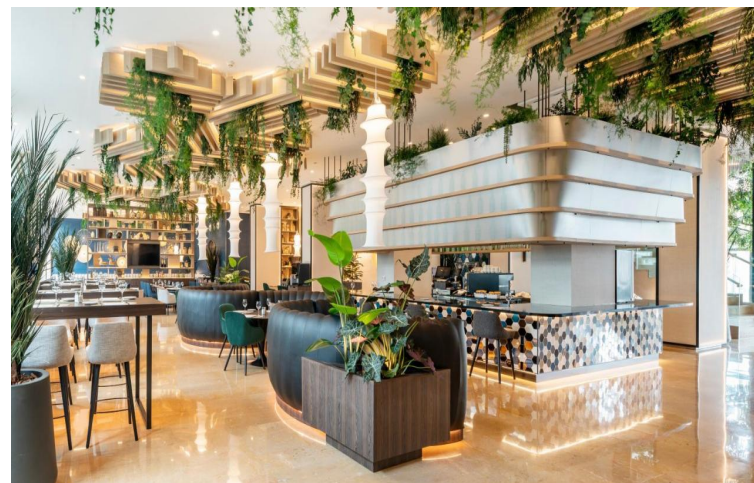

ILUNION VALENCIA 4*