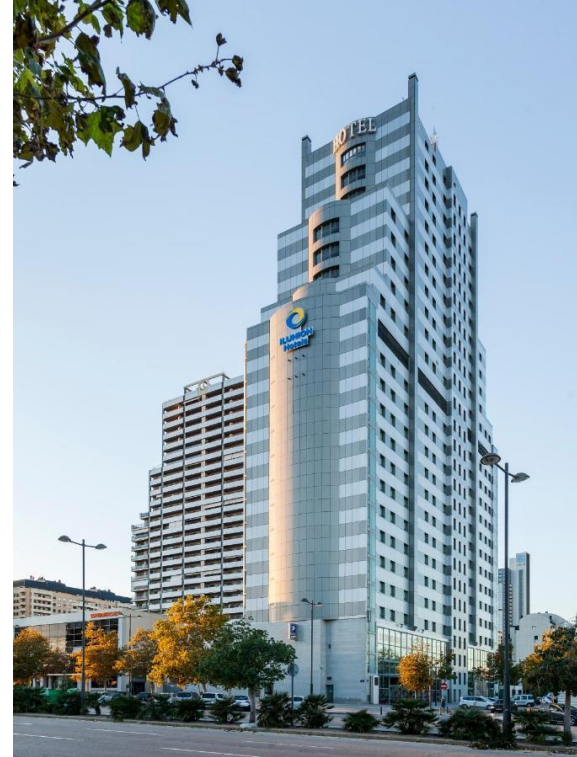

MELIÁ VALENCIA 4*

SERCOTEL SOROLLA PALACE 4*

The elegant Sorolla Palace is 50 meters from Valencia's Congress Centre, offering a beautiful terrace with an outdoor pool, It also features a hot tub, gym and free Wi-Fi. Rooms at the Sercotel have bright, attractive décor and include air conditioning and flat-screen satellite TV. The upper floors of the Sorolla Palace enjoy impressive views of the city, and the outdoor pool contains a retractable roof that covers it in winter, spring and autumn. In the cafeteria L'Estany, which prepares tapas and a wide variety of cocktails, Mediterranean and international dishes are served. The Sercotel Sorolla Palace is located a 5-minute walk from the Beniferri metro station, which connects in 9 stops with the City of Arts and Sciences.

Guests will find a shopping centre and a range of restaurants within a 15-minute walk of Ilunion Valencia 4.

Valencia's Historic Centre is 3 km from the property, and Malvarrosa Beach is 15 minutes' drive away.

ILUNION VALENCIA 3*

NH VALENCIA CENTER*

The NH Valencia Center hotel is in the quiet Campanar-Tendetes area of Valencia. It's within 15 minutes' walk of the historic center, and it's even closer to a green park, movie theater and the Valencia Institute of Modern Art.

Metro and shopping center within 5 minutes' walk.

20-minute walk to the nearest conference center.

Local bus stop, for trips to the beach.

There are 192 rooms, all rated by the guests for their comfort and style. Included in their selection are 38 Superior rooms, a couple of Junior Suites and a Suite. Some rooms have views over Turia park.