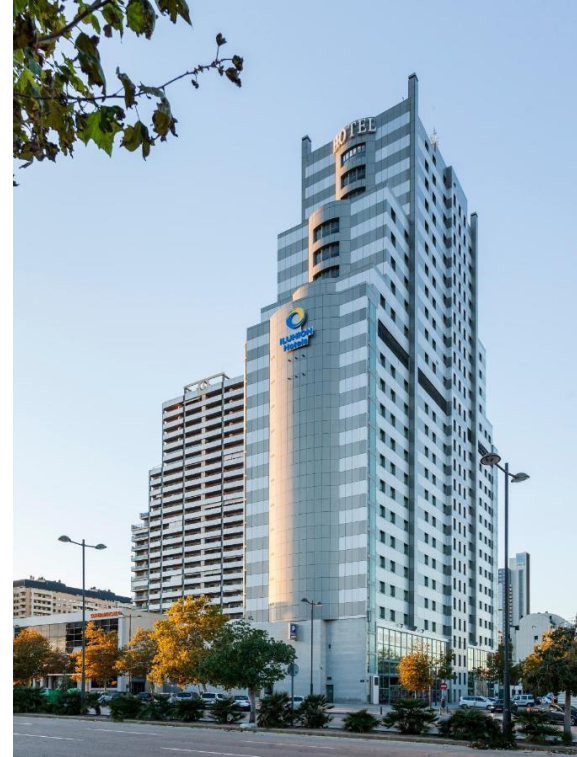

ILUNION VALENCIA 4*

Ilunion Valencia 4 is just 800 metres from Valencia's Palacio de Congresos and a 3-minute walk from Beniferri Metro Stop.

Rooms are decorated with warm colors and provide an integrated seating area, air conditioning, and a flat-screen TV with satellite channels. They also include a sofa, a fridge and a safe. The private bathroom includes a hairdryer and complimentary toiletries. Some of them provide stunning city views.

The Ilunion Valencia 4 serves a daily breakfast and offers à-la-carte dishes.

This hotel is officially adapted for guests with reduced mobility, accessible rooms are available on request, also for people with auditory and visual impairment.

Guests will find a shopping centre and a range of restaurants within a 15-minute walk of Ilunion Valencia 4.

Valencia's Historic Centre is 3 km from the property, and Malvarrosa Beach is 15 minutes' drive away.

Valencia Airport is a 40-minute metro ride away.

Propuesta

BCD meetings
& events