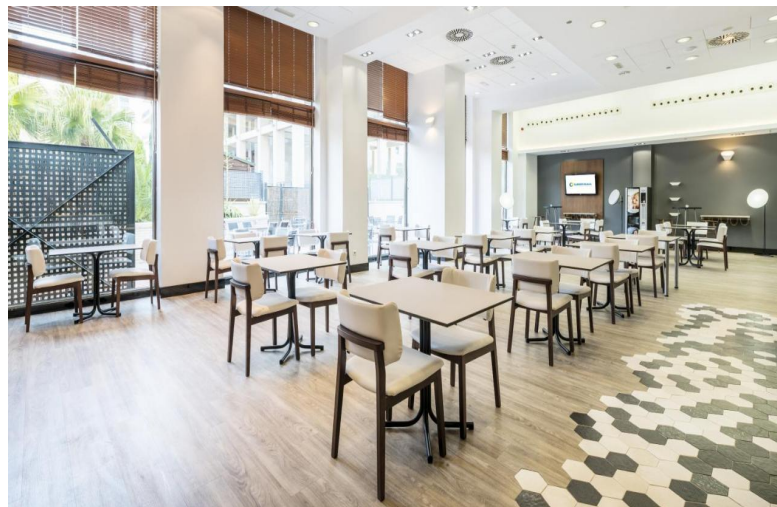

ILUNION VALENCIA 3*