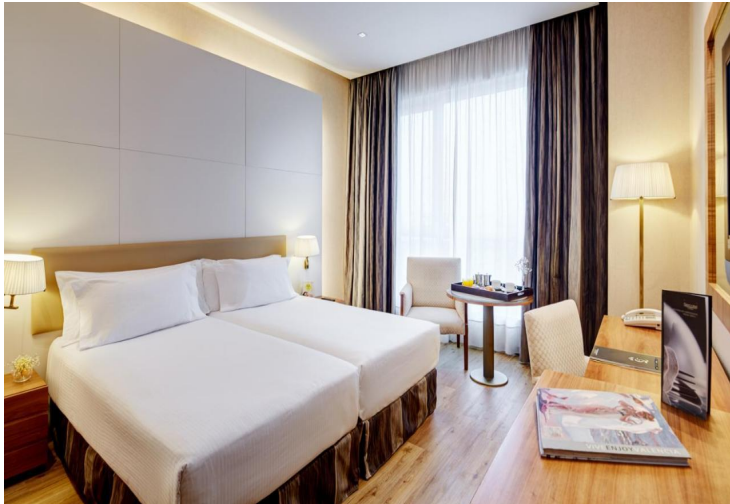

The spacious rooms feature contemporary design and offer spectacular views and a 49' flat-screen satellite TV. All are air conditioned and have free WiFi and modern bathrooms.

Meeting rooms are available.

Some areas of the hotel are dedicated to The Level rooms and exclusive services, such as a private check-in and check-out area, exclusive buffet breakfast, daily snacks and drinks in a private area, as well as concierge service and organization of activities in the hotel.

MELIÁ VALENCIA 4*

SERCOTEL SOROLLA PALACE 4*

The elegant Sorolla Palace is 50 meters from Valencia's Congress Centre, offering a beautiful terrace with an outdoor pool, It also features a hot tub, gym and free Wi-Fi. Rooms at the Sercotel have bright, attractive décor and include air conditioning and flat-screen satellite TV. The upper floors of the Sorolla Palace enjoy impressive views of the city, and the outdoor pool contains a retractable roof that covers it in winter, spring and autumn. In the cafeteria L'Estany, which prepares tapas and a wide variety of cocktails, Mediterranean and international dishes are served. The Sercotel Sorolla Palace is located a 5-minute walk from the Beniferri metro station, which connects in 9 stops with the City of Arts and Sciences.

SERCOTEL SOROLLA PALACE 4*

ILUNION VALENCIA 4*

Ilunion Valencia 4 is just 800 metres from Valencia's Palacio de Congresos and a 3-minute walk from Beniferri Metro Stop.

Rooms are decorated with warm colors and provide an integrated seating area, air conditioning, and a flat-screen TV with satellite channels. They also include a sofa, a fridge and a safe. The private bathroom includes a hairdryer and complimentary toiletries. Some of them provide stunning city views.